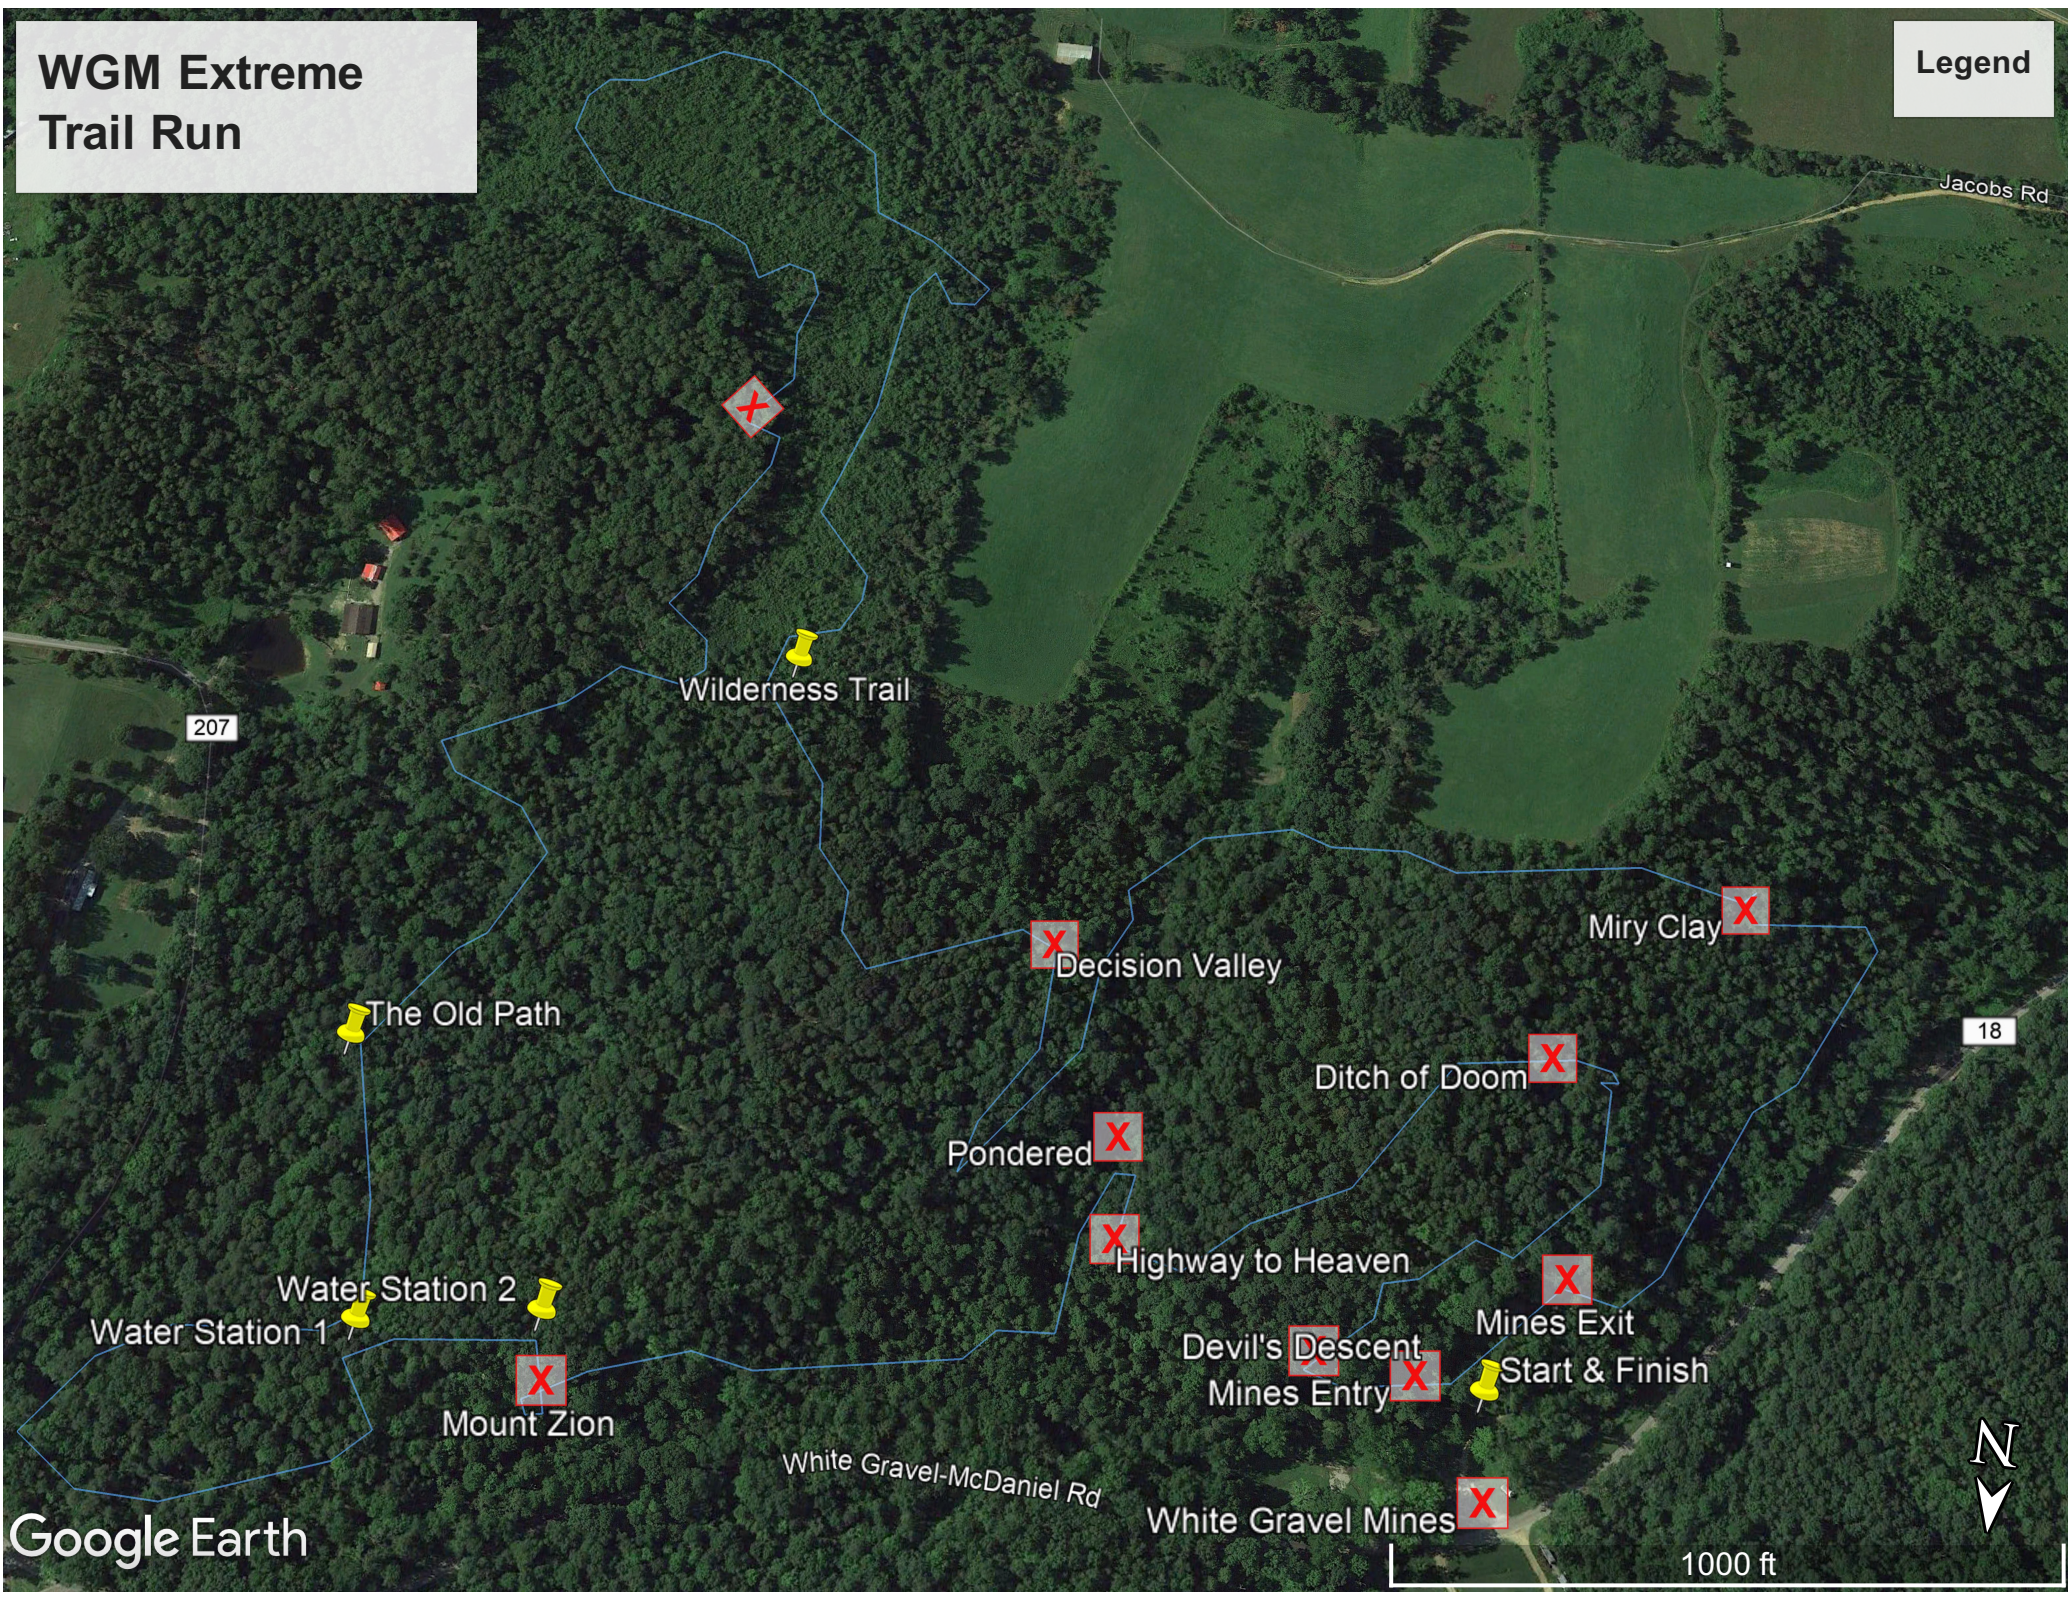

WGM Extreme Trail Run

Legend

Jacobs Rd

207

Wilderness Trail

The Old Path

Water Station 1

Water Station 2

Mount Zion

Decision Valley

Pondered

Highway to Heaven

Devil's Descent
Mines Entry

Miry Clay

Ditch of Doom

Mines Exit
Start & Finish

White Gravel-McDaniel Rd

White Gravel Mines

18

Google Earth

1000 ft